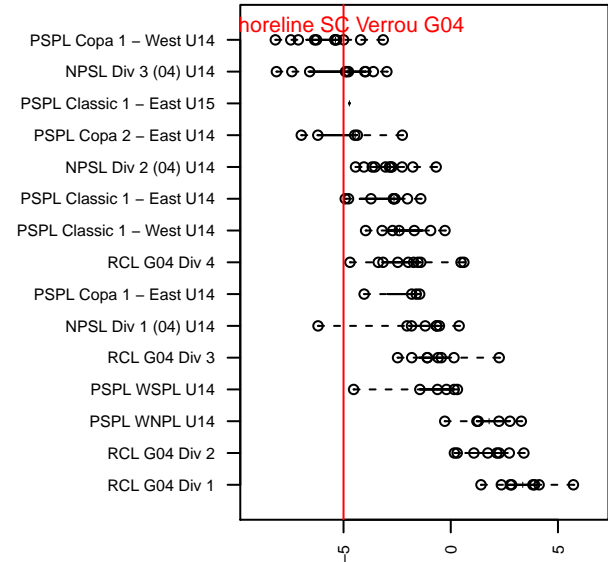

Shoreline SC Verrou G04

Shoreline, WA
G04 total strength=855
attack=1.78 defense=0.82
fall league = PSPL Copa 1 – West U14

alt names used:
Shoreline Sports Club Verrou G04

Venues played:
2017 PSPL Copa 1 – West U14

**attack and defense variance (black dot)
relative to other teams
and top 10 in region**

**attack and defense rating
relative to others at age
and all opponents in last 13 months**

Performance relative to 13 month average