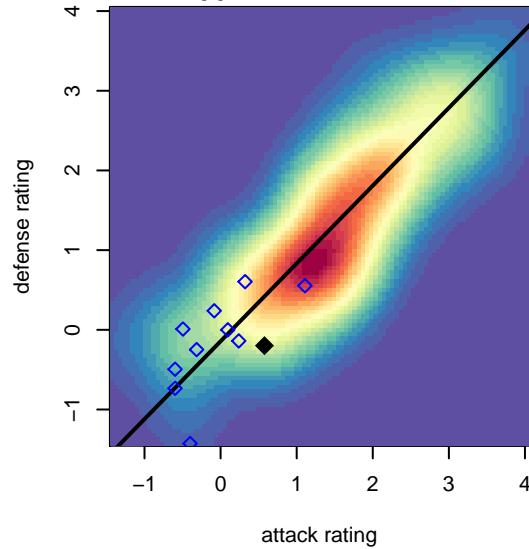

Shoreline SC Verrou G04

Shoreline, WA
G04 total strength=855
attack=1.78 defense=0.82
fall league = PSPL Copa 1 – West U14

alt names used:
Shoreline Sports Club Verrou G04

Venues played:
2017 PSPL Copa 1 – West U14

**attack and defense variance (black dot)
relative to other teams
and top 10 in region**

**attack and defense rating
relative to others at age
and all opponents in last 13 months**

Performance relative to 13 month average