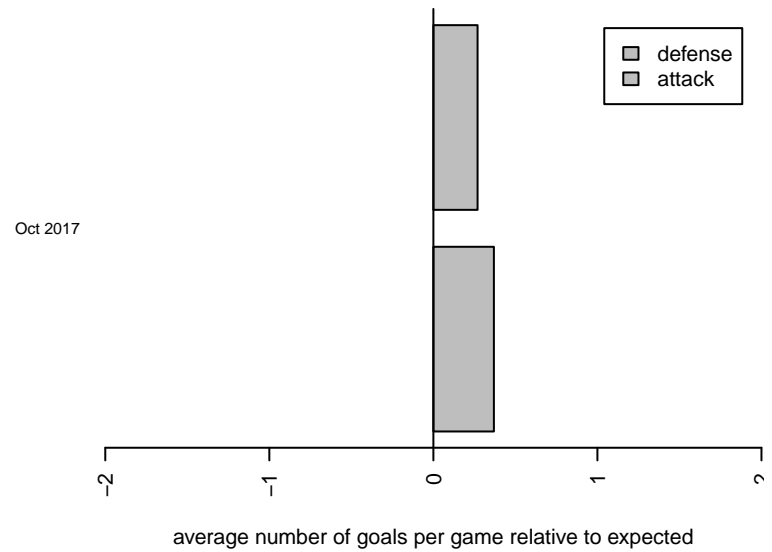

Performance relative to 13 month average