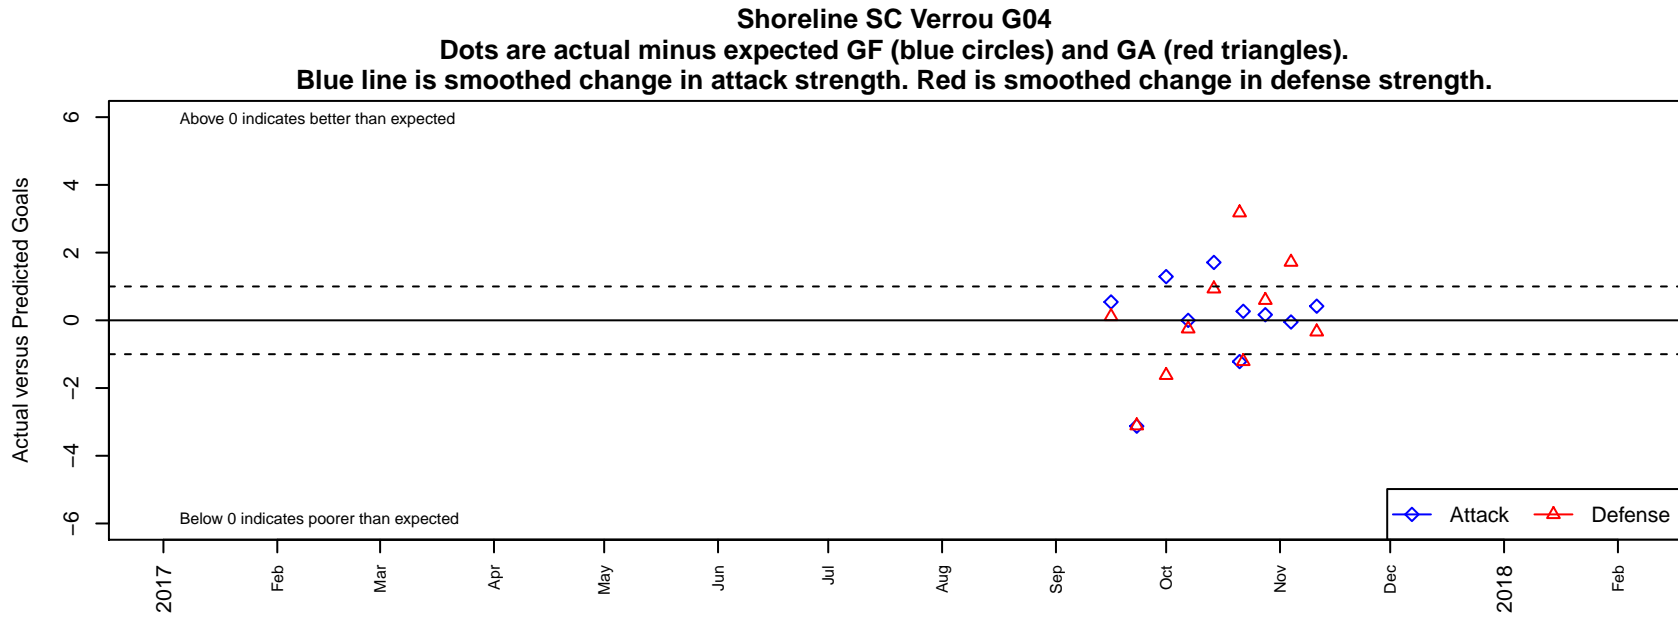

Shoreline SC Verrou G04

Shoreline, WA
G04 total strength=855
attack=1.78 defense=0.82
fall league = PSPL Copa 1 – West U14

alt names used:
Shoreline Sports Club Verrou G04

Venues played:
2017 PSPL Copa 1 – West U14

**attack and defense variance (black dot)
relative to other teams
and top 10 in region**

**attack and defense rating
relative to others at age
and all opponents in last 13 months**

Performance relative to 13 month average