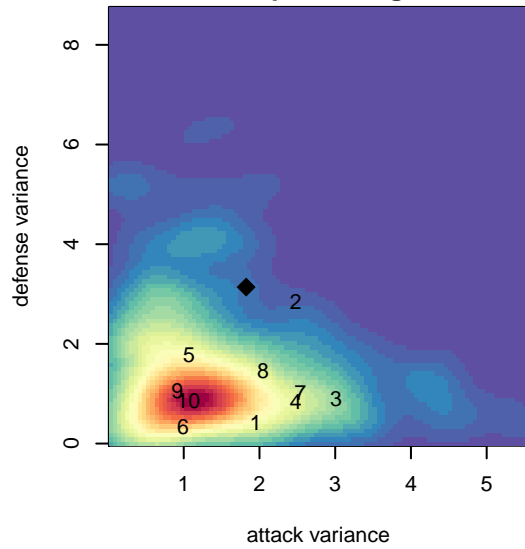

Shoreline SC Verrou G04

Shoreline, WA
G04 total strength=855
attack=1.78 defense=0.82
fall league = PSPL Copa 1 – West U14

alt names used:
Shoreline Sports Club Verrou G04

Venues played:
2017 PSPL Copa 1 – West U14

**attack and defense variance (black dot)
relative to other teams
and top 10 in region**

**attack and defense rating
relative to others at age
and all opponents in last 13 months**

Performance relative to 13 month average